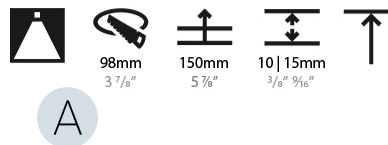

GENERAL

Series: Bioniq
Subseries: Bioniq Round Deep
Brand: Prolicht
Division: Architectural
Mounting Type: Recessed
Mounting Location: Ceiling
Subcategory: Downlight

PHYSICAL

Shape: Round
Diameter (mm): 107
Diameter (in): 4 3/16
Height (mm): 130
Height (in): 5 1/8
Ceiling Thickness (mm): 10 / 12.5 / 15
Ceiling Thickness (in): 3/8 or 1/2 or 9/16
Min. Recessing Depth (mm): 150
Min. Recessing Depth (in): 5 7/8
Light Distribution: Downlight
Weight (kg): 0.533
Weight (lbs): 1.18
Fixture Finish: SSR / BKV / CWI / CRY / HAB / UFT / ITA / RUA / FTG / MYG / LOD / PUS / FRO / FUP / KIA / POP / BLS / SPG / MEY / GOH / GUM / CHC / COM / ABZ / JAG / OBR / MOS / ROR
Fixture Material: Aluminum Die Cast
Cut-out Measurements: 98mm / 3 7/8"

ELECTRICAL

Lamp Type: LED (Zhaga Standard)
Input Wattage (W): 15.5
Total Output Wattage (W): 13
Dimming: Tri-Mode (Non-Dimming and Phase Dimming (120Vac only) and 0-10V Dimming)
Driver Included: No
Driver Location: Recessed Housing
Driver Type: Constant Current - Universal
Driver Class: Class 2
Housing: See components
Input Voltage (V): 120 - 277
Constant Current (MA): 500

LED

Number of LEDs: 1
Color Temperature (°K): 2700 / 3000 / 3500 / 4000
Max. Delivered Lumen (lm): 1140 / 1180 / 1245 / 1270
CRI: >90 CRI
Lamp Life (hrs): 50000

OPTICAL

Reflector: 20 / 40 / 60

RATINGS AND CERTIFICATIONS

Certified By: Certified for North American Standards
IP rating: IP54